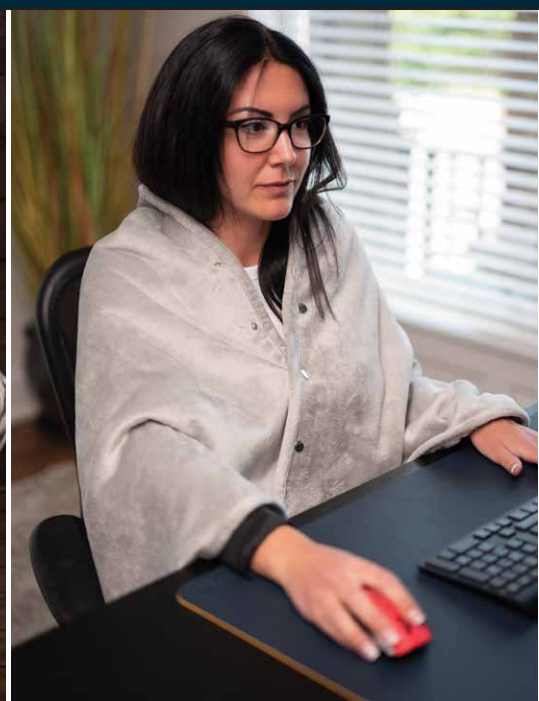

455 ENVY SHERPA SHAWL

This wearable blanket is ideal for keeping you warm and cozy while watching TV, lounging on the sofa, reading a book or working in your office.

SIZE » 35" x 55" with 4 buttons

COLORS » Grey (CG5c) super soft micro fur (180gsm) with Sherpa (220gsm)