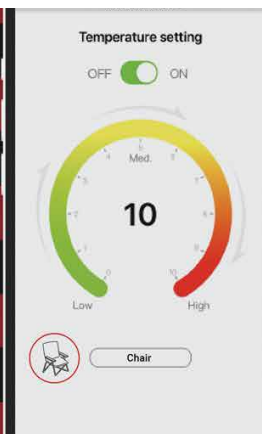

887

HEATED SWITCHBACK CHAIR

KUMA
OUTDOOR GEAR

HEATHER GREY

RED/BLACK PLAID

Bluetooth®

+

MEC
ADDHEAT
TECHNOLOGY

Kuma Outdoor Gear is proud to introduce the first ever *DuoHeat System* controlled by *Bluetooth*™ technology. Grab your phone, open the Kuma Heated App and crank up the heat! As the warmth sets in on both the seat and the lower back, you'll be able to micro adjust your temperature from heat settings from 1-10. Designed with a balance of comfort and craftsmanship, you'll wonder how you ever lived without it. Rated for 265lbs.

- › Durable 600D polyester
- › Sturdy 1" and 3/4" black tube frame
- › Stabilizer feet
- › Padded DuoHeat seat & back
- › LED Lit Bluetooth™/manual button
- › Insulated beverage holder and phone pocket
- › 10,000 mAh Power Bank included
- › Carry bag included

Weight Capacity » 265 Lbs.

Size » 40"(H) X 25"(W) X 18"(D)

Seat Height » 16"

Colors » Heather Grey, Red/black Plaid

DECORATION OPTIONS

Front Centered on Chair Back (max size 2.5"h x 6"w) - heat transfer
Discounts do not apply.