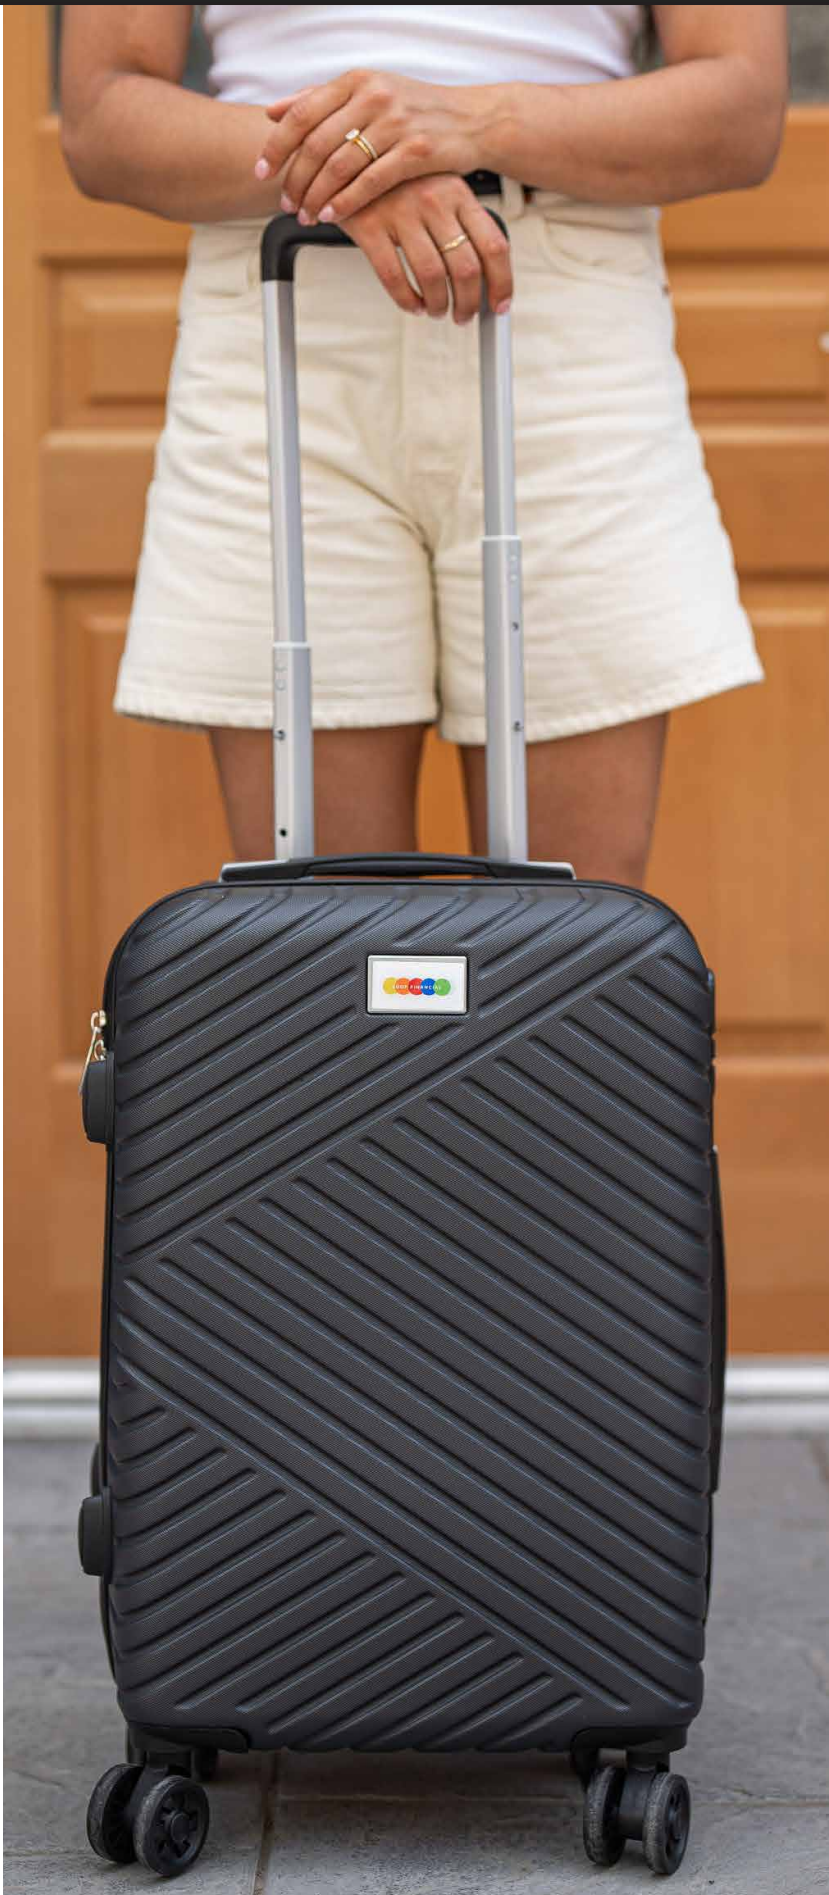

# 553 ECO CRUISER CARRY-ON LUGGAGE

- Textured RPET ABS mould design. 100% Recycled material
- Upgraded cup & phone holder on back of luggage
- Upgraded dual spinner wheels
- Fully recessed aluminum pullout handle
- Top and side ergonomic Gel Grip handles
- Mesh & shoe pocket inside
- Clothing travel straps
- Inset metal plate to decorate.

SIZE » 21" x 14" x 9"

COLOR » Black

LINER COLOR » Grey

DECORATION » Dome Plate