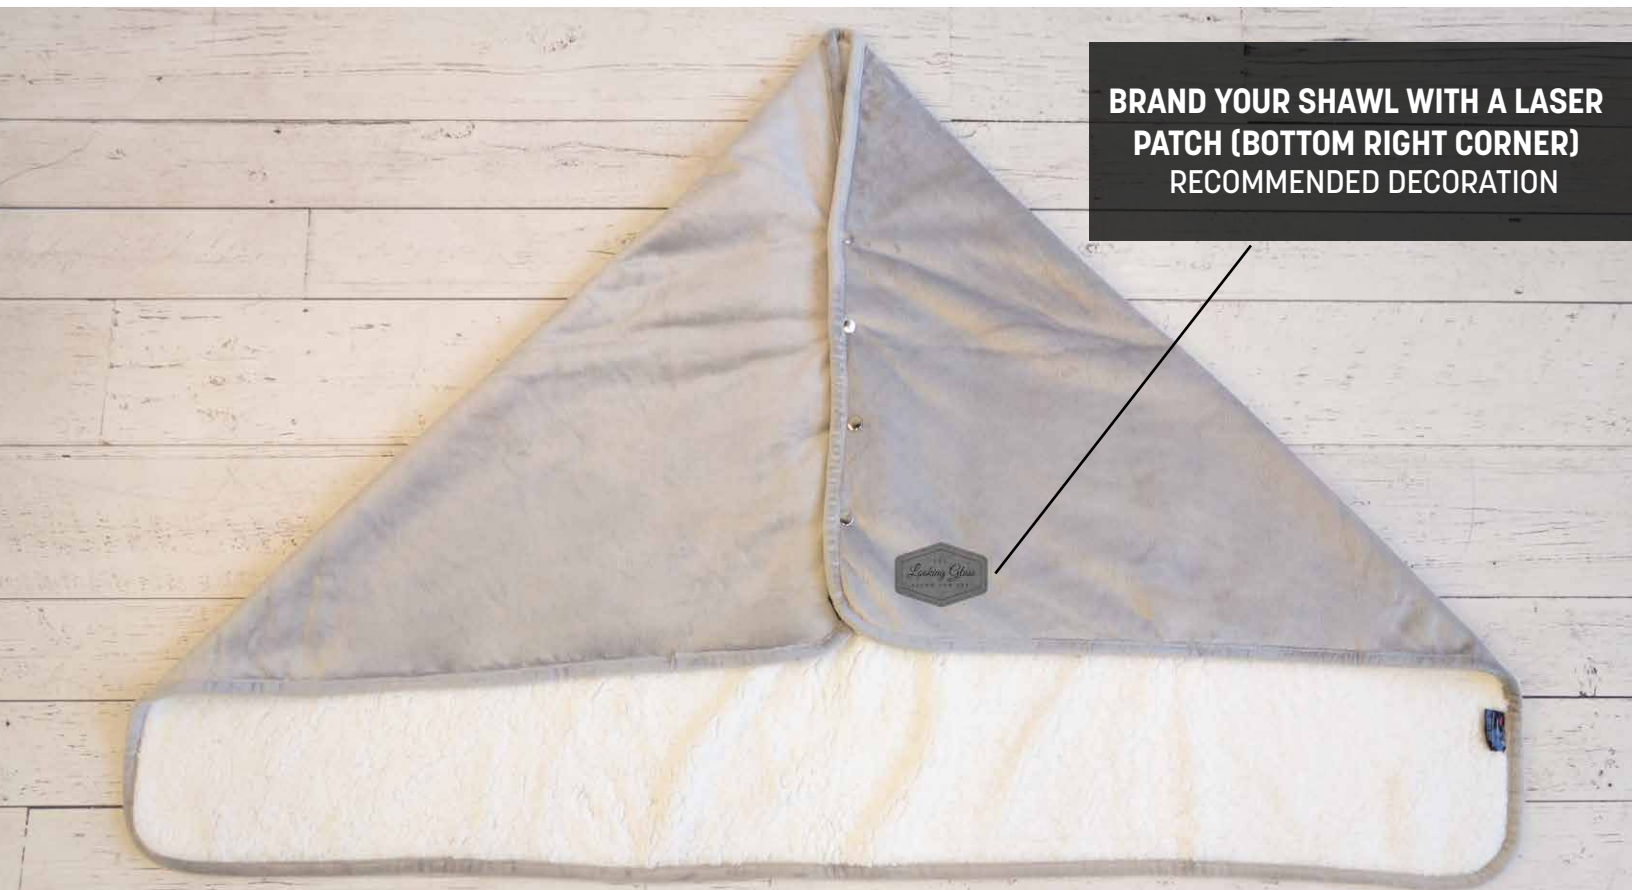

455 ENVY SHERPA SHAWL

This wearable blanket is ideal for keeping you warm and cozy while watching TV, lounging on the sofa, reading a book or working in your office.

SIZE » 35" x 55" with 4 buttons

COLORS » Grey (CG5c) super soft micro fur (180gsm) with Sherpa (220gsm)

CONTENT » 400GSM, 100% polyester

PACKAGING » Polybag

DECORATION » 24pc min.

DECORATION OPTIONS

Bottom right corner - laser patch, embroidery, riveted patch or sublimated patch

RECOMMENDED DECORATION - LASER PATCH (NO EMBROIDERY ACCESS)