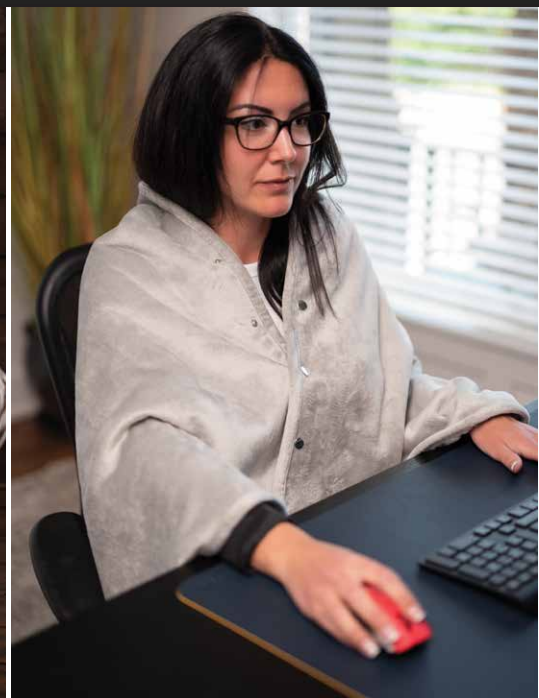

455 ENVY SHERPA SHAWL

This wearable blanket is ideal for keeping you warm and cozy while watching TV, lounging on the sofa, reading a book or working in your office.

SIZE » 35" x 55" with 4 buttons

COLORS » Grey (CG5c) super soft micro fur (180gsm) with Sherpa (220gsm)

CONTENT » 400GSM, 100% polyester

PACKAGING » Polybag

DECORATION » 24pc min.

DECORATION OPTIONS

Bottom right corner - laser patch, embroidery, riveted patch or sublimated patch

RECOMMENDED DECORATION - LASER PATCH (NO EMBROIDERY ACCESS)