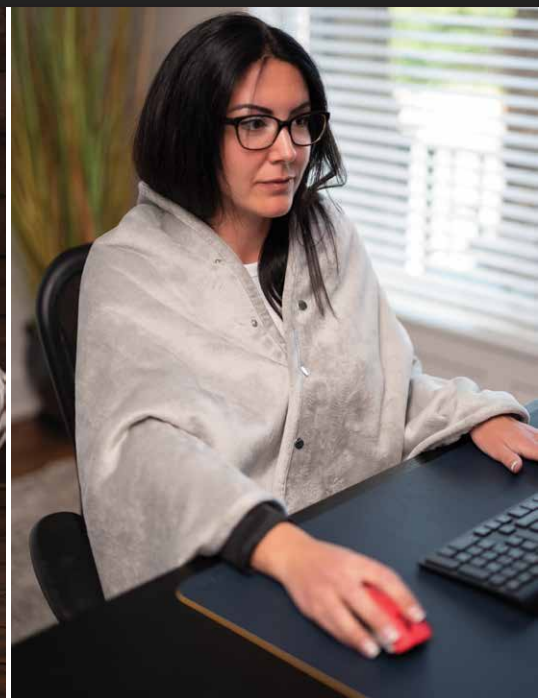

455 ENVY SHERPA SHAWL

This wearable blanket is ideal for keeping you warm and cozy while watching TV, lounging on the sofa, reading a book or working in your office.

SIZE 35" x 55" with 4 buttons

COLORS Grey (CG5c) super soft micro fur (180gsm) with Sherpa (220gsm)