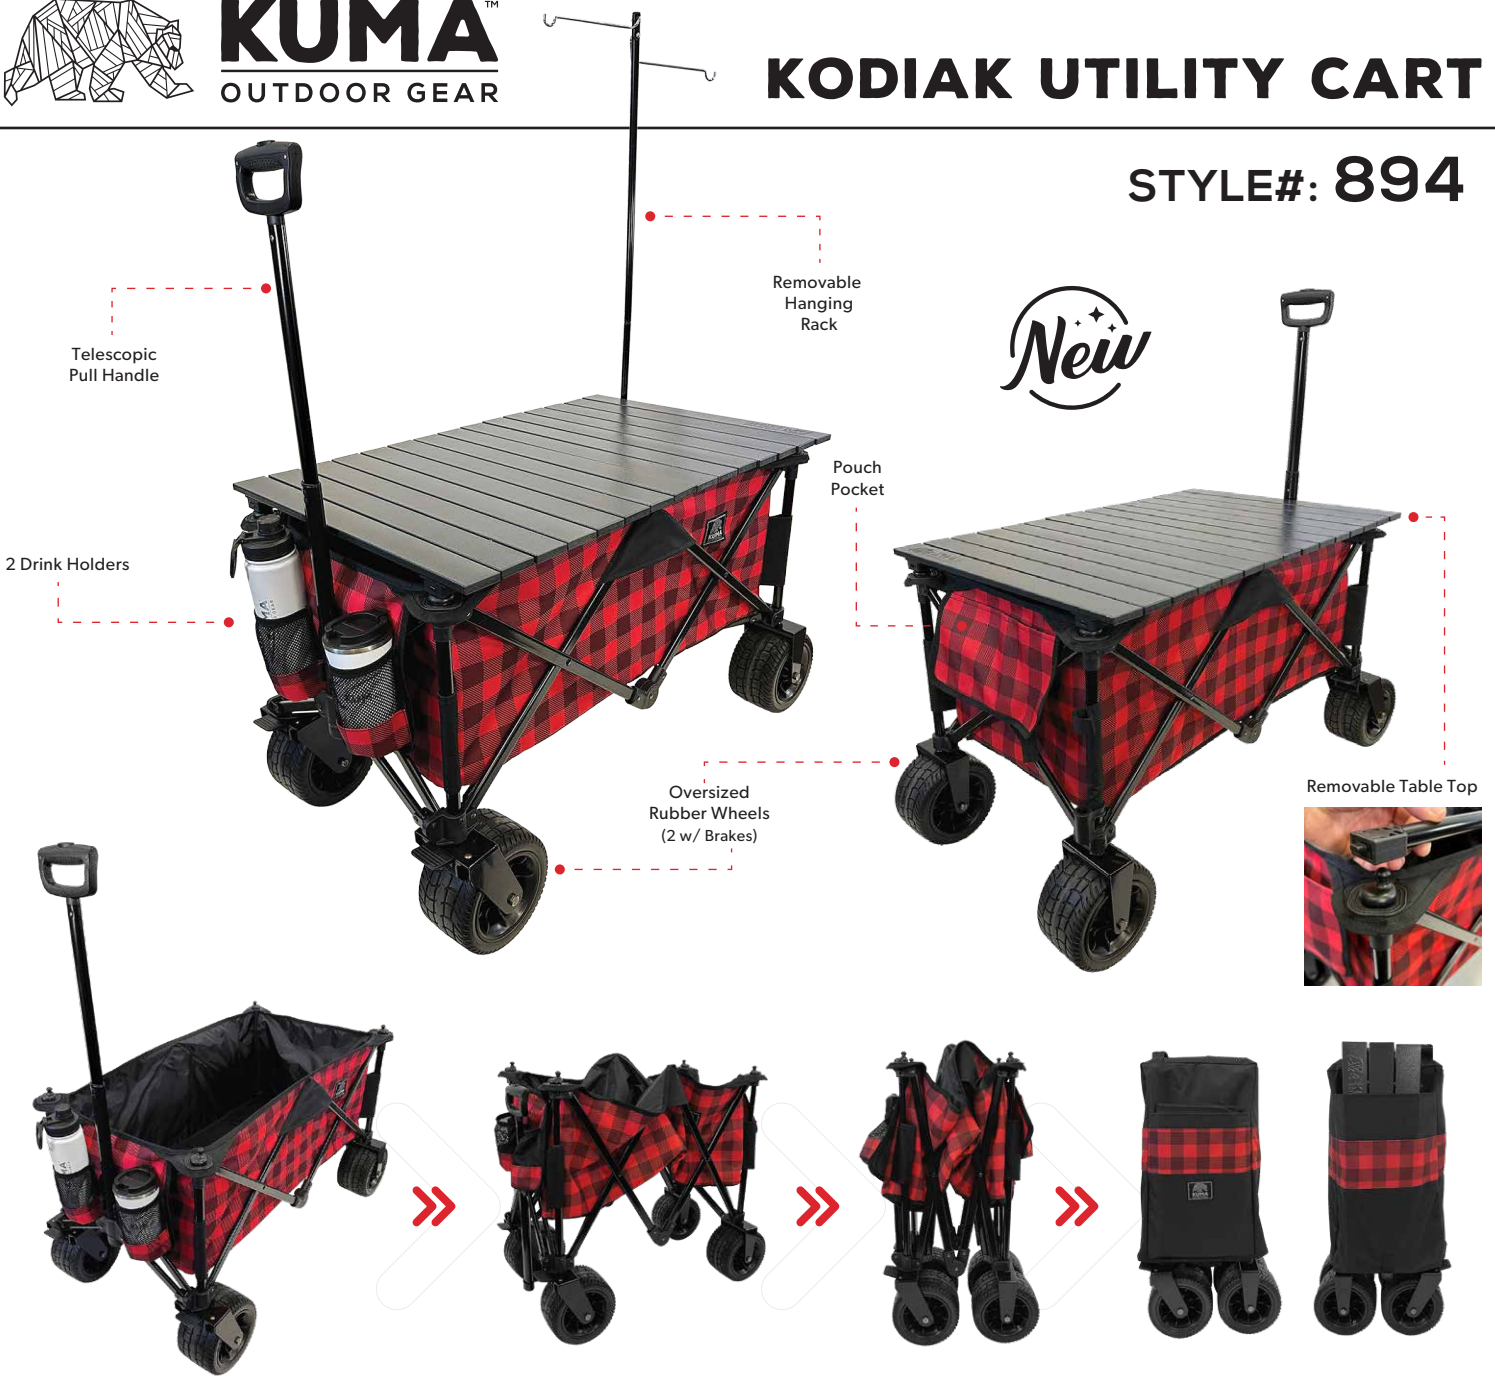

**KUMA**<sup>TM</sup>  
OUTDOOR GEAR

# KODIAK UTILITY CART

STYLE#: 894

Own the outdoors with this versatile Bigfoot Utility Cart that revolutionizes your next adventure! With heavy duty wheels, a removable table, and lots of storage space, this cart has everything you need to easily set up your basecamp. The spacious interior hauls gear from the parking lot while the all-terrain wheels handle dirt, gravel, sand and more. Spend less time hauling gear and wrestling with flimsy fold-up tables, and more time enjoying nature with this campsite game-changer. Rated for 225 lbs weight capacity.

## DETAILS:

- Durable 600D polyester, PVC Coated - Double layered
- Sturdy 1" x 1/2" black steel tube framing
- Aluminum folding table top
- Oversized heavy duty 360°rotating solid rubber wheels
- Removable and folding steel hanging rack
- Accessory pouch with 2 water bottle holders at front
- Large pouch pocket at back (12" x 7")
- Adjustable telescopic handle for easy transport and reduced storage
- Carry bag for poles and cart case included

**Color:** Red/Black

**Outside Size:** 22.5"(H) x 21.5"(W) x 39.5"(L)

**Inside Size:** 32"(H) x 16"(W) x 12.5"(L)

**Folded Size:** 30"(H) x 15"(W) x 11"(L)

**Table Size:** 35"(L) x 22"(W) / **Table Height:** 23.5"