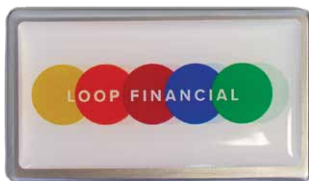

SIZE 21" x 14" x 9" (carry on size)

COLOR Green 362c

LINER COLOR Black

DECORATION LOW 1pc min.

DECORATION DETAILS

Decoration is additional and by QTY; discounts do not apply

METHOD Scratch-free domed label

IMPRINT LOCATION Centered on metal plate

IMPRINT SIZE 2.17" x 1.07"

NEW SCRATCH-FREE DOME FINISH PLATES

WE'VE IMPROVED OUR PLATE DECORATION METHOD AND ARE EXCITED TO BRING YOU A DURABLE LONG-LASTING PRODUCT. THE 3D DOME CAN PRINT FULL, VIBRANT COLORS THAT MAKE YOUR LOGO "POP" AND STAND OUT IN A CROWD.