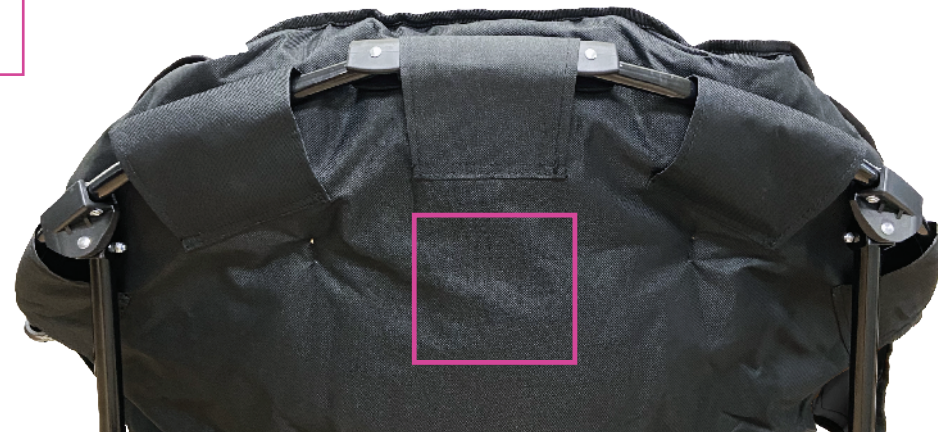

433 Lazy Bear Chair

Heather Grey Chair with Digital CAD Print (with backfill)

IMPRINT AREA 6"w x 5.5"h

100% scale - keyline shows imprint area

Chair Back - Front Center

OR

Chair Back - Back Center

433 Lazy Bear Chair

Red/Black Plaid Chair with Digital CAD Print (with backfill)

IMPRINT AREA 6"w x 5.5"h

100% scale - keyline shows imprint area

Chair Back - Front Center

OR

Chair Back - Back Center

433 Lazy Bear Chair

Sierra/Black Chair with Digital CAD Print (with backfill)

IMPRINT AREA 6" w x 5.5" h

100% scale - keyline shows imprint area

Chair Back - Front Center

OR

Chair Back - Back Center