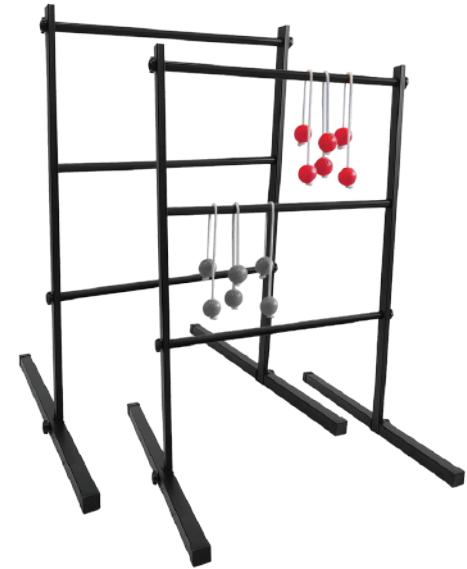

487 Ladder Ball

Game Set & Carry Bag with Digital CAD Print (with backfill)

IMPRINT AREA 6" w x 4" h

100% scale - keyline shows imprint area

Centered on Carry Bag - Top Left