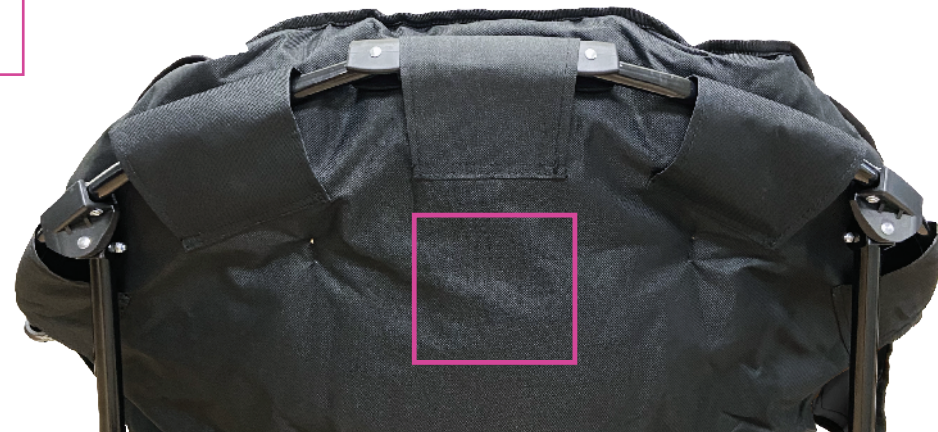

892 BLUETOOTH HEATED Lazy Bear Chair
Heather Grey Chair with Digital CAD Print (with backfill)
IMPRINT AREA 6"w x 5.5"h

100% scale - keyline shows imprint area

Chair Back - Front Center

OR

Chair Back - Back Center

892 BLUETOOTH HEATED Lazy Bear Chair
Red/Black Plaid Chair with Digital CAD Print (with backfill)
IMPRINT AREA 6"w x 5.5"h

100% scale - keyline shows imprint area

Chair Back - Front Center

OR

Chair Back - Back Center

892 BLUETOOTH HEATED Lazy Bear Chair

Sierra/Black Chair with Digital CAD Print (with backfill)

IMPRINT AREA 6" w x 5.5" h

100% scale - keyline shows imprint area

Chair Back - Front Center

OR

Chair Back - Back Center